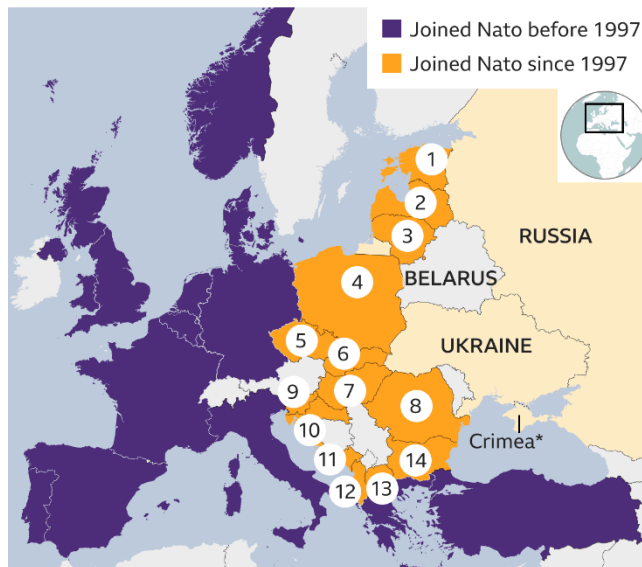

Nato's expansion since 1997